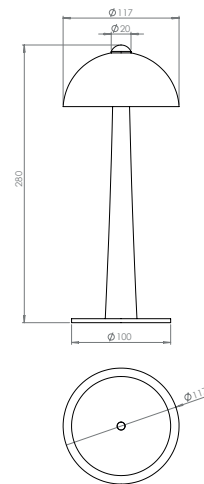

Technical data

Dimensions	_____	117 x 117 x 280 mm
Weight	_____	2 kg
Light source (included)	_____	LED module 2700K 200lm
IP Rating	_____	IP66 outdoor use

Materials

Metal

Technical drawing

Finish options

Epoxy Black