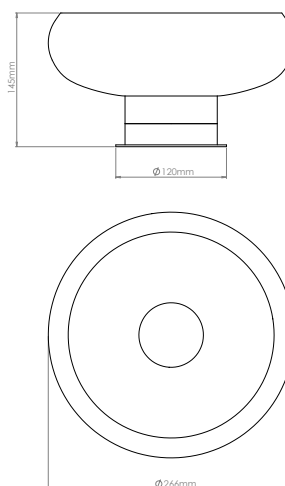

## Technical data

Dimensions	_____	266 x 266 x 145 mm
Weight	_____	4 kg
Light source (included)	_____	LED module D70mm 2700K 8.9W + G9 LED
IP Rating	_____	IP20 Indoor use only

## Technical drawing