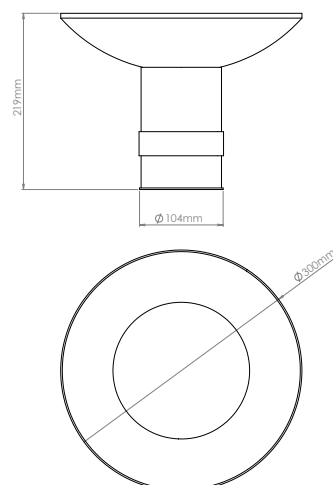

## Technical data

Dimensions	_____	300 x 300 x 219 mm
Weight	_____	3 kg
Light source (included)	_____	LED module D100mm 2700K 18W
IP Rating	_____	IP20 Indoor use only

## Technical drawing