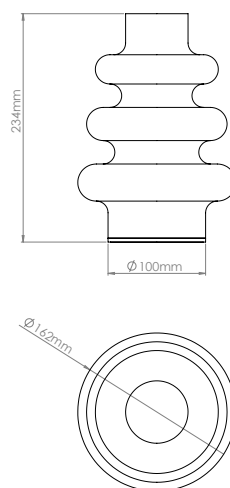

MAGIC

TABLE LAMP

Technical data

Dimensions _____ 162 x 162 x 234 mm

Weight _____ 5 kg

Light source (included) _____ LED module 2700K 200lm

IP Rating _____ IP20 Indoor use only

Materials

Alabaster, metal

Technical drawing

Finish options

Brushed Brass

Antique Brass

Tobacco

On request*