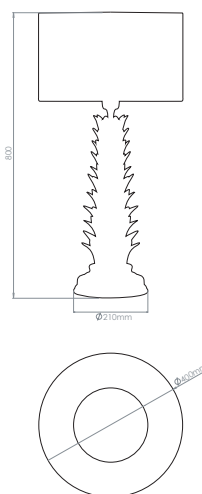

## Technical data

Dimensions \_\_\_\_\_ 400 x 400 x 800 mm

Weight \_\_\_\_\_ 6 Kg

Light source (included) \_\_\_\_\_ E27

IP Rating \_\_\_\_\_ IP20 Indoor use only

## Technical drawing