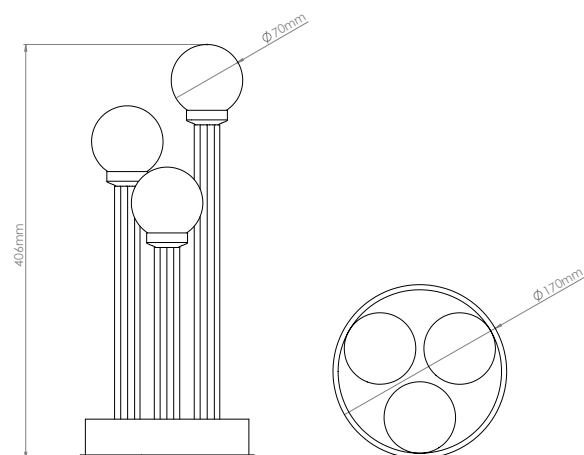

BUBBLES

TABLE LAMP

Technical data

Dimensions _____ 170 x 170 x 406 mm

Weight _____ 2 kg

Light source (included) _____ G9 LED 2700K 2.5W (x3)

IP Rating _____ IP20 Indoor use only

Materials

Metal/Opal Glass/Wood

Technical drawing

Finish options

Brushed Brass

Antique Brass

Tobacco

On request*