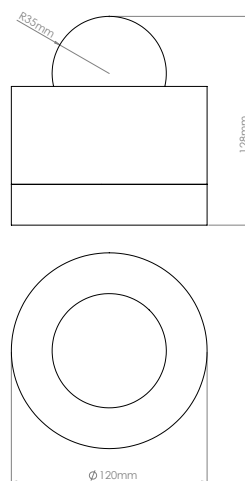

# BOY

TABLE LAMP

## Technical data

Dimensions	_____	120 x 120 x 128 mm
Weight	_____	2 kg
Light source (included)	_____	LED module D70mm 2700K 8.9W + G9 LED
IP Rating	_____	IP20 Indoor use only

## Technical drawing