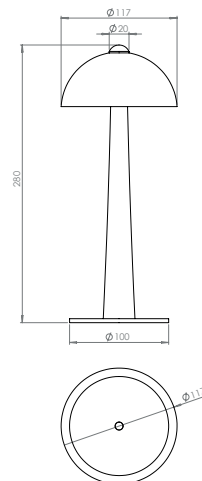

### Technical data

Dimensions	_____	117 x 117 x 280 mm
Weight	_____	2 kg
Light source (included)	_____	LED module 2700K 200lm
IP Rating	_____	IP20 Indoor use only

### Technical drawing