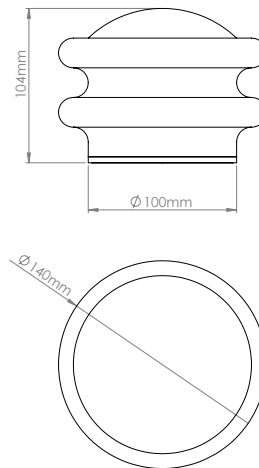

## Technical data

Dimensions	140 x 140 x 104 mm
Weight	2 kg
Light source (included)	LED module 2700K 200lm
IP Rating	IP20 Indoor use only

## Technical drawing