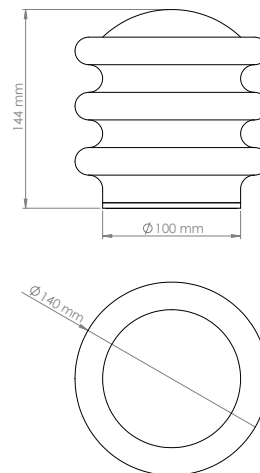

## Technical data

Dimensions	140 x 140 x 144 mm
Weight	3 kg
Light source (included)	LED module 2700K 200lm
IP Rating	IP20 Indoor use only

## Technical drawing