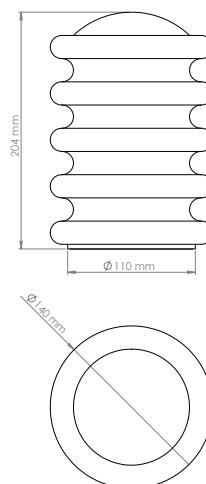

## Technical data

Dimensions \_\_\_\_\_ 140 x 140 x 204 mm

Weight \_\_\_\_\_ 4,5 kg

Light source (included) \_\_\_\_\_ LED module 2700K 200lm

IP Rating \_\_\_\_\_ IP20 Indoor use only

## Technical drawing