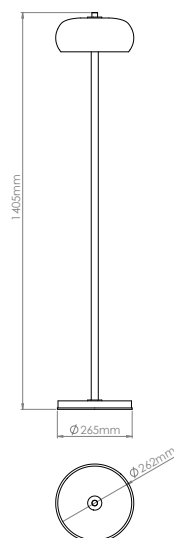

FERNANDO

FLOOR LAMP _____

Technical data

Dimensions _____ 265 x 265 x 1405 mm
Weight _____ 12 kg
Light source (included) _____ G9 LED 2700K 2W (x3)
IP Rating _____ IP20 Indoor use only

Materials

Metal/Alabaster

Technical drawing

Finish options

Brushed Brass

Antique Brass

Tobacco

On request*