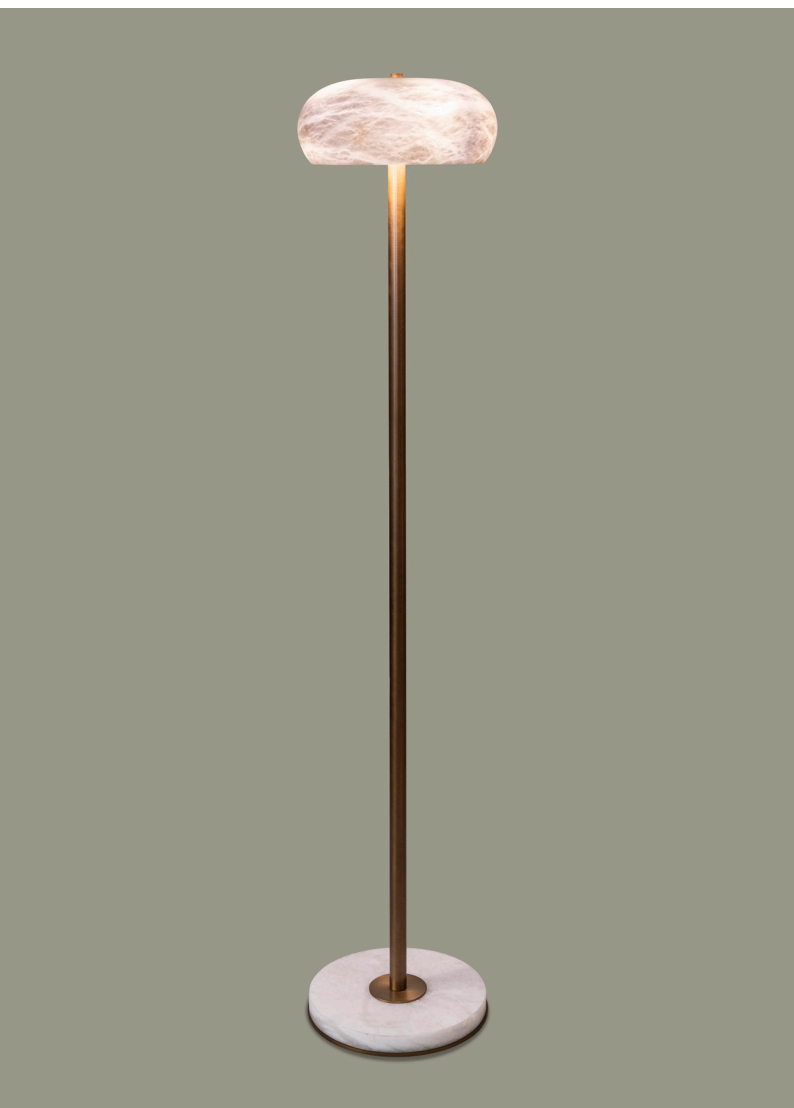

FERNANDO

FLOOR LAMP _____

Technical data

Dimensions _____ 265 x 265 x 1405 mm
Weight _____ 12 kg
Light source (included) _____ G9 LED 2700K 2W (x3)
IP Rating _____ IP20 Indoor use only

Materials

Metal/Alabaster

Technical drawing

Finish options

Brushed Brass

Antique Brass

Tobacco

On request*