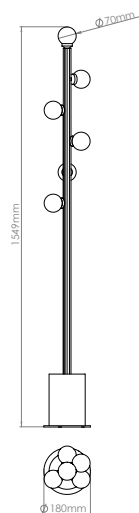

## Technical data

Dimensions	_____	180 x 180 x 1549 mm
Weight	_____	6 kg
Light source (included)	_____	G9 LED 2700K 2.5W (x6)
IP Rating	_____	IP20 Indoor use only

## Technical drawing