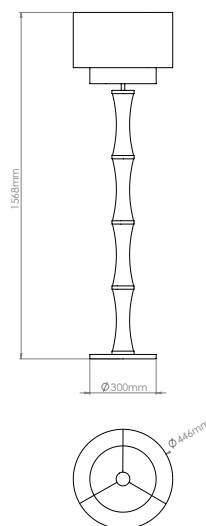

BAMBOO

FLOOR LAMP _____

Technical data

Dimensions _____ 446 x 446 x 1568 mm

Weight _____ 12 Kg

Light source (included) _____ E27 2700K 8,5W

IP Rating _____ IP20 Indoor use only

Materials

Wood / Metal / Fabric

Technical drawing

Finish options

Brushed Brass

Antique Brass

Oak wood

Iroko wood

On request*