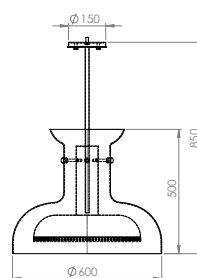

Technical drawing