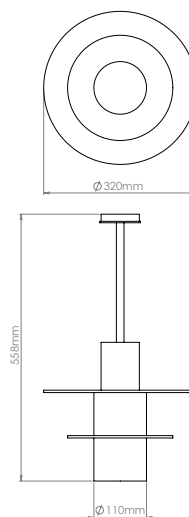

ZAMBIA

PENDANT _____

Technical data

Dimensions _____ 320 x 320 x 558 mm

Weight _____ 7 kg

Light source (included) _____ GU 10 2700k 7W

IP Rating _____ IP20 Indoor use only

Materials

Metal/Wood

Technical drawing

Finish options

Brushed Brass

Antique Brass

Tobacco

Oak wood

Iroko wood