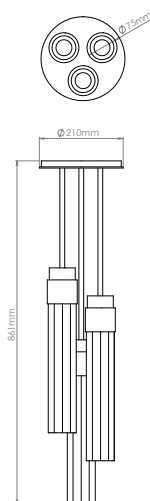

# FALL

PENDANT \_\_\_\_\_

## Technical data

Dimensions	_____	210 x 210 x 861 mm
Weight	_____	5 kg
Light source (included)	_____	E27 2200k 8W 150mm LED filament light bulb(x3)
IP Rating	_____	IP20 Indoor use only

## Technical drawing