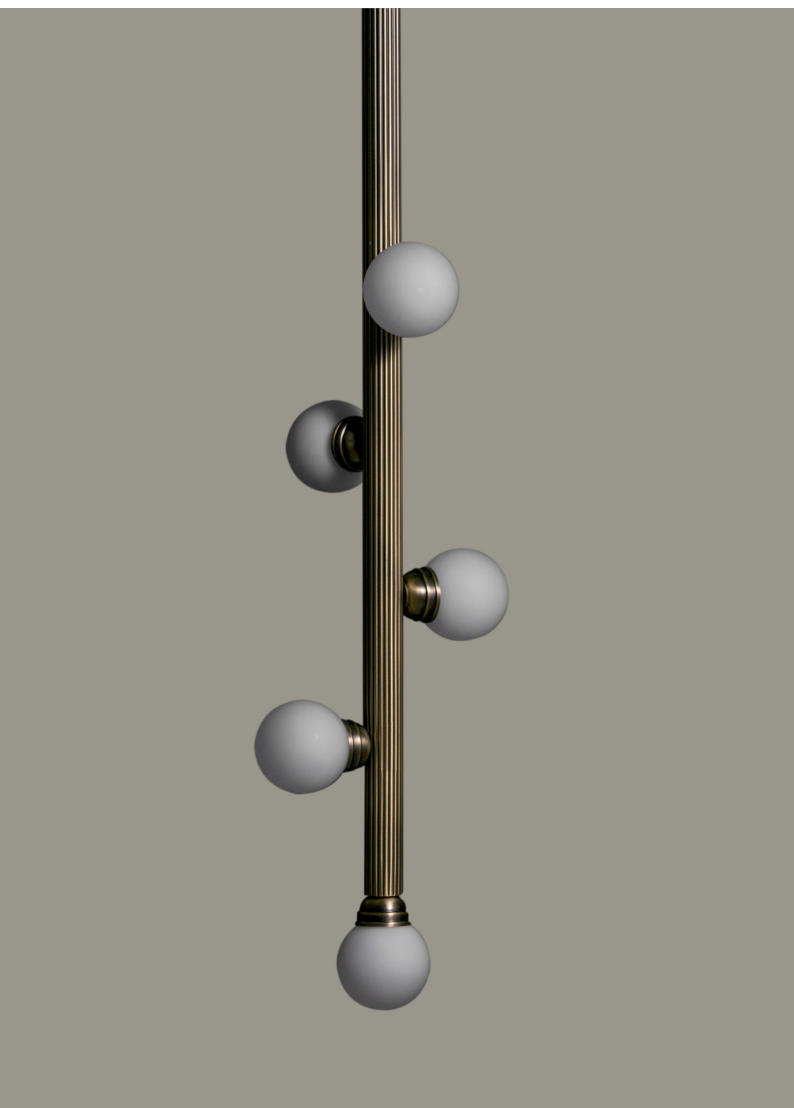

BUBBLES

PENDANT _____

Technical data

Dimensions _____ 150 x 150 x 994 mm

Weight _____ 4 kg

Light source (included) _____ G9 LED 2700K 2.5W (x5)

IP Rating _____ IP20 Indoor use only

Materials

Metal/Opal Glass

Technical drawing

Finish options

Brushed Brass

Antique Brass

Tobacco

On request*