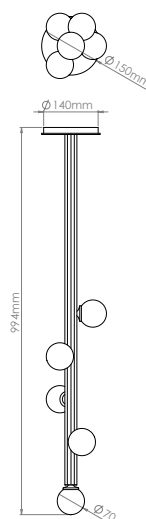

BUBBLES

PENDANT _____

Technical data

Dimensions _____ 150 x 150 x 994 mm

Weight _____ 4 kg

Light source (included) _____ G9 LED 2700K 2.5W (x5)

IP Rating _____ IP20 Indoor use only

Materials

Metal/Opal Glass

Technical drawing

Finish options

Brushed Brass

Antique Brass

Tobacco

On request*