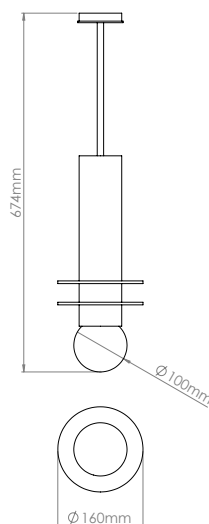

BASIL

PENDANT _____

Technical data

Dimensions _____ 160 x 160 x 674 mm

Weight _____ 4 kg

Light source (included) _____ G9 LED 2700K 2W

IP Rating _____ IP20 Indoor use only

Materials

Metal/Opal Glass

Technical drawing

Finish options

Brushed Brass

Antique Brass

Tobacco

On request