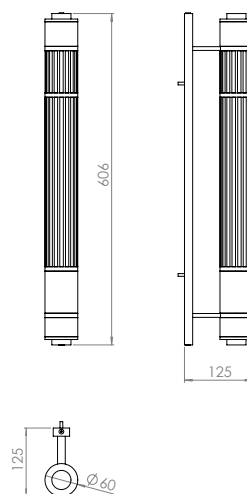

Technical drawing

Finish options

Brushed Brass

Antique Copper

Black

Oak wood

Iroko wood

On request*