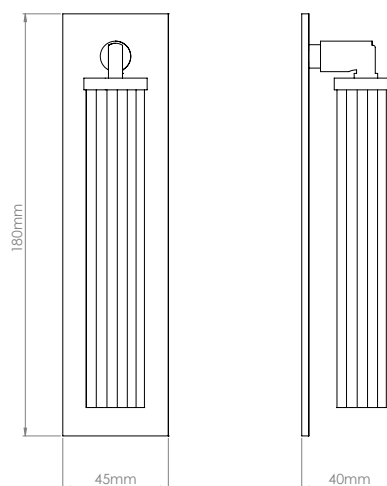

READER

READING SCONCE
Recessed

Technical data

Dimensions _____ 45 x 56 x 180 mm

Weight _____ 1 kg

Light source (included) _____ G9 LED 2700K 2,3W

IP Rating _____ IP20 Indoor use only

Materials

Metal

Technical drawing

Finish options

Brushed Brass

Antique Brass

Tobacco

On request*