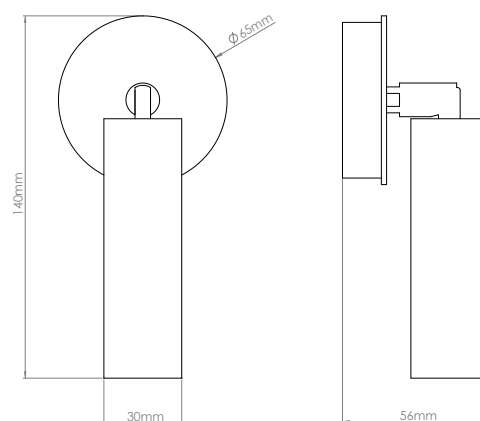

Technical drawing

Finish options

Brushed brass

Antique Brass

Tobacco

On request*