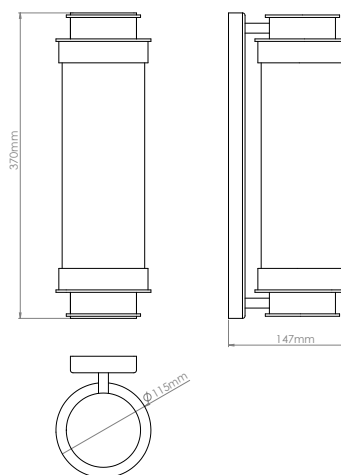

## Technical data

Dimensions \_\_\_\_\_ 115 x 147 x 370 mm

Weight \_\_\_\_\_ 4kg

Light source (included) \_\_\_\_\_ E27 LED

IP Rating \_\_\_\_\_

## Technical drawing