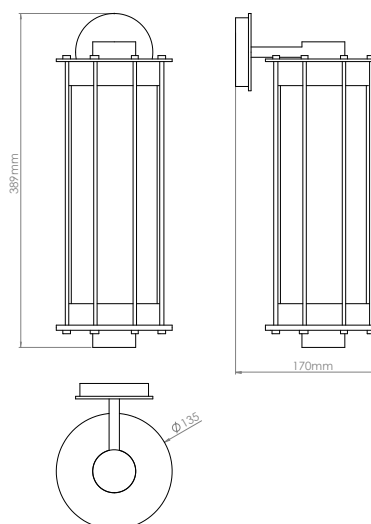

## Technical data

Dimensions \_\_\_\_\_ 135 x 170 x 389mm

Weight \_\_\_\_\_ 3Kg

Light source (included) \_\_\_\_\_ E27 2200k 8W 150mm LED filament light bulb(x2)

IP Rating \_\_\_\_\_

## Technical drawing