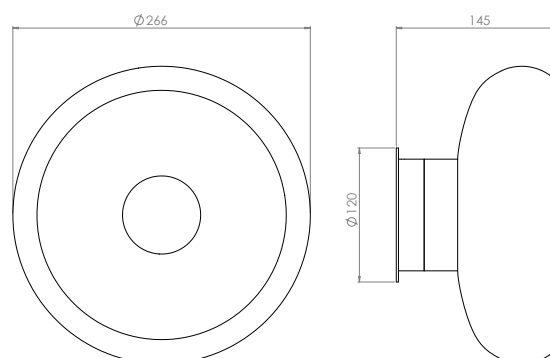

## Technical data

Dimensions	_____	266 x 145 x 266 mm
Weight	_____	4 kg
Light source (included)	_____	LED module D70mm 2700K 8.9W + G9 LED
IP Rating	_____	IP20 Indoor use only

## Technical drawing