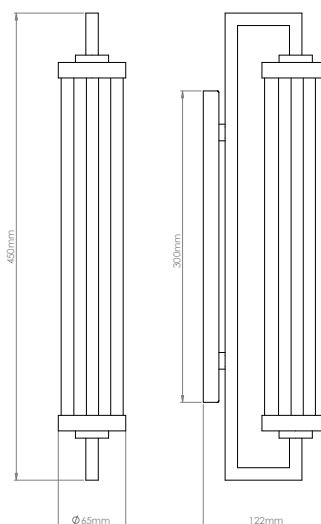

ROMA

SCONCES

Technical data

Dimensions	_____	65 x 122 x 450mm
Weight	_____	3 kg
Light source (included)	_____	Led strip 2700K 14W/m
IP Rating	_____	IP20 Indoor use only

Materials

Metal/Glass

Technical drawing