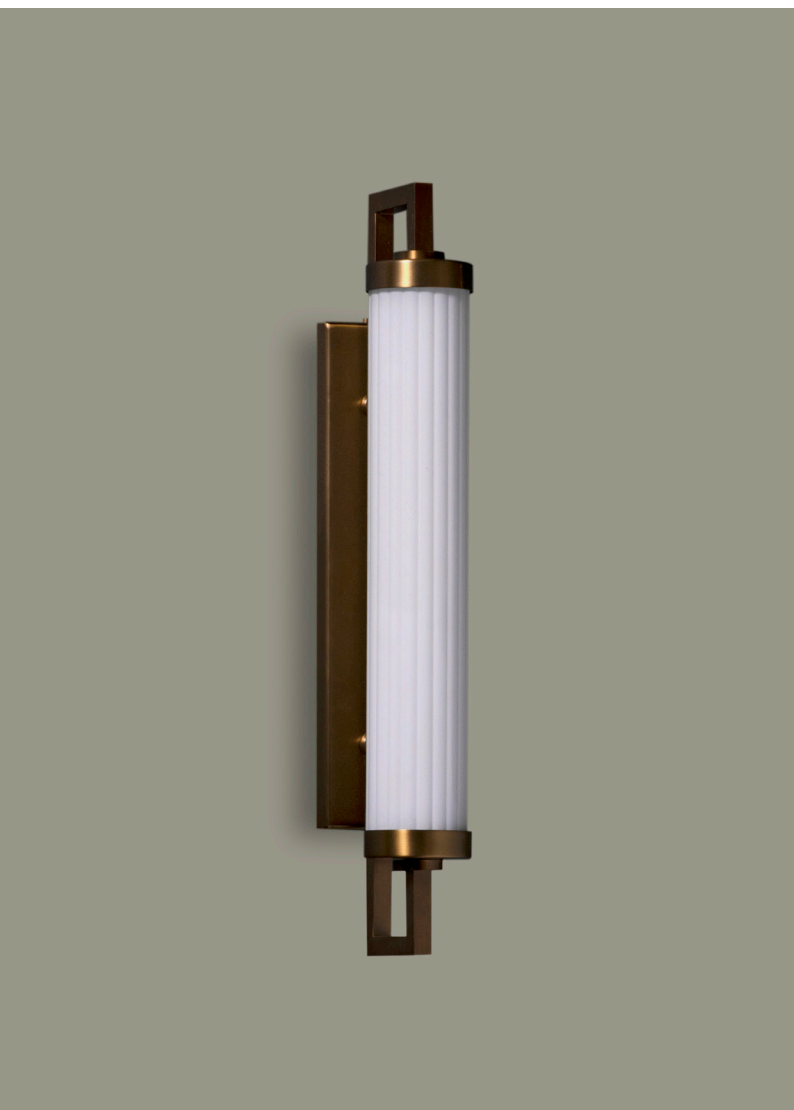

ROMA

SCONCES

Technical data

Dimensions	_____	65 x 122 x 450mm
Weight	_____	3 kg
Light source (included)	_____	Led strip 2700K 14W/m
IP Rating	_____	IP20 Indoor use only

Materials

Metal/Glass

Technical drawing

Finish options

Brushed Brass

Antique Brass

Tobacco

On request*