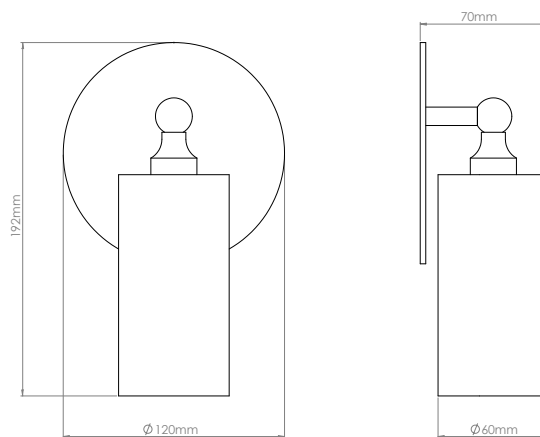

## Technical data

Dimensions \_\_\_\_\_ 120 x 70 x 333 mm

Weight \_\_\_\_\_ 1 kg

Light source (included) \_\_\_\_\_ GU 10 2700k 7W

IP Rating \_\_\_\_\_ IP20 Indoor use only

## Technical drawing