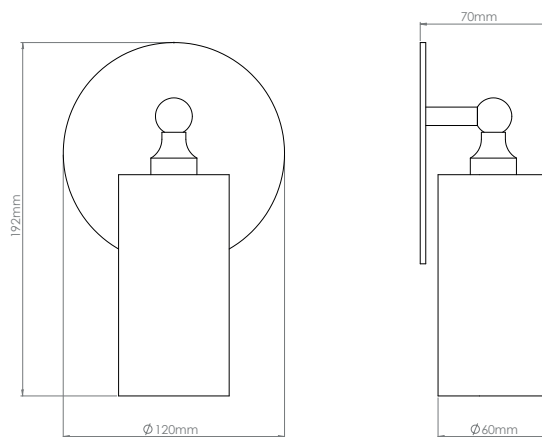

## Technical data

Dimensions \_\_\_\_\_ 120 x 70 x 333 mm

Weight \_\_\_\_\_ 1 kg

Light source (included) \_\_\_\_\_ GU 10 2700k 7W

IP Rating \_\_\_\_\_ IP20 Indoor use only

## Technical drawing