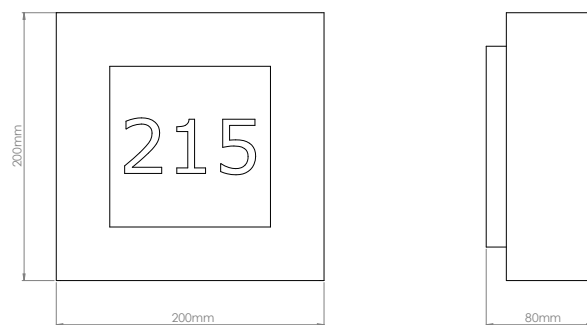

Technical data

Dimensions _____ 200 x 80 x 200 mm

Weight _____ 3kg

Light source (included) _____ LED module 2700k 4,5W 230v

IP Rating _____ IP20 Indoor use only

Materials

Metal

Technical drawing