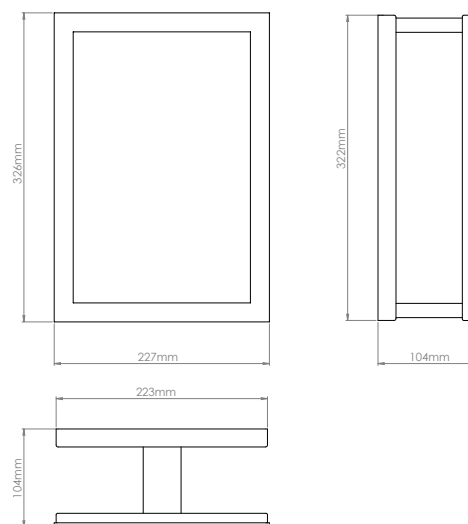

Technical drawing

Finish options