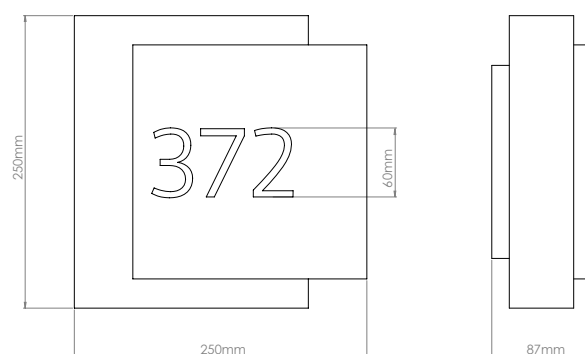

## Technical data

Dimensions \_\_\_\_\_ 250 x 87 x 250 mm

Weight \_\_\_\_\_ 4kg

Light source (included) \_\_\_\_\_ E14 2700K 7W (x2)

IP Rating \_\_\_\_\_ IP20 Indoor use only

## Technical drawing