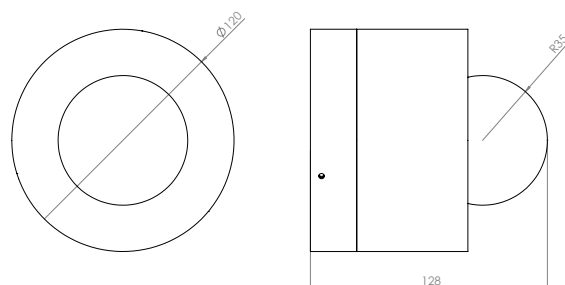

Finish options