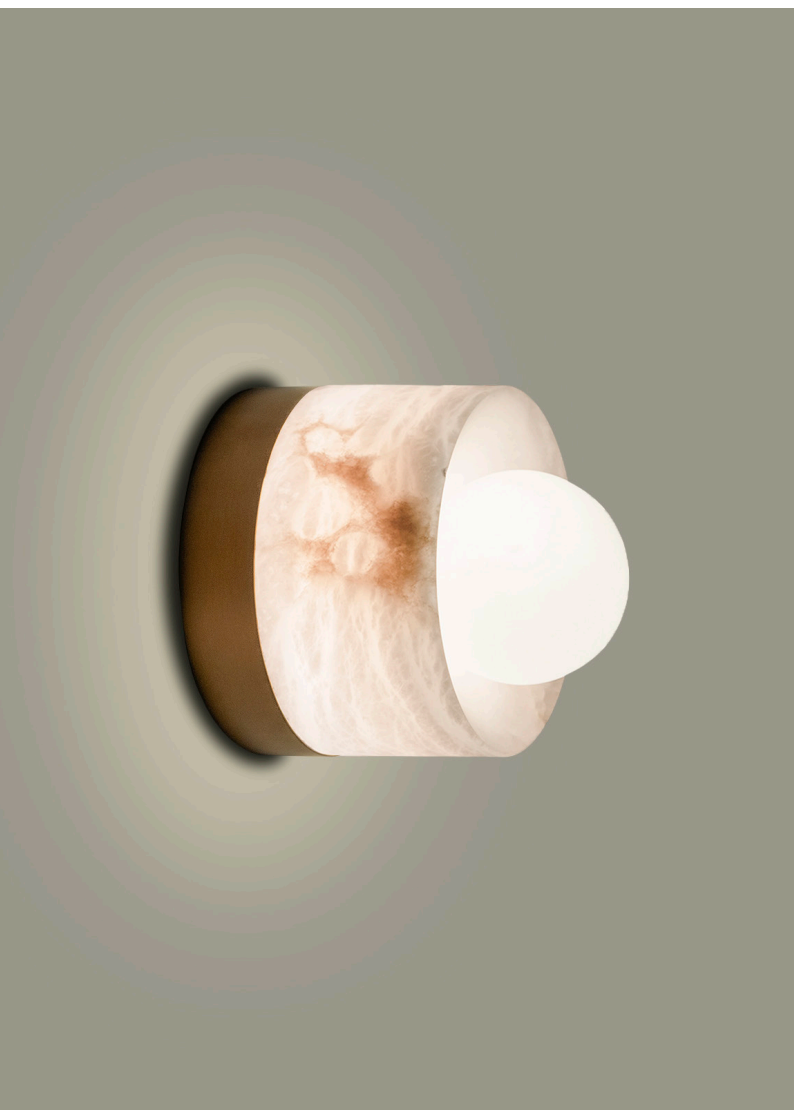

BOY

SCONCES

Technical data

Dimensions	_____	120 x 128 x 120 mm
Weight	_____	2 kg
Light source (included)	_____	LED module D70mm 2700K 8.9W + G9 LED
IP Rating	_____	IP20 Indoor use only

Materials

Alabaster/Metal/Opal Glass

Technical drawing

Finish options

Brushed Brass

Antique Brass

Tobacco

On request*