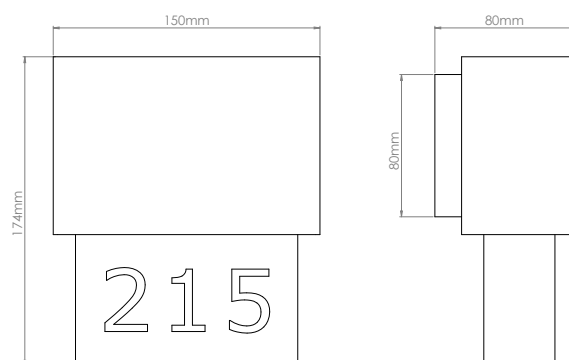

Technical drawing

Finish options