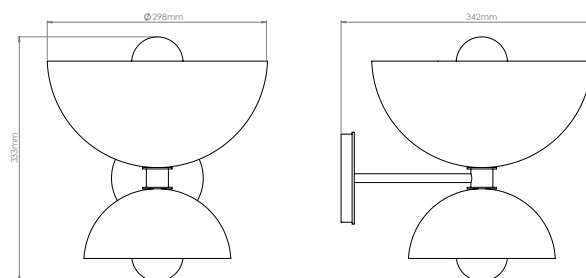

## Technical data

Dimensions \_\_\_\_\_ 298 x 342 x 333 mm

Weight \_\_\_\_\_ 3 kg

Light source (included) \_\_\_\_\_ G9 LED 2700K 2,5W (x2)

IP Rating \_\_\_\_\_ IP20 Indoor use only

## Technical drawing