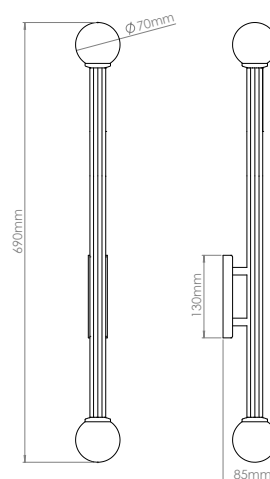

BEAM

SCONCES

Technical data

Dimensions	_____	70 x 85 x 690 mm
Weight	_____	2 kg
Light source (included)	_____	G9 LED 2700K 2,5W (x2)
IP Rating	_____	IP20 Indoor use only

Materials

Metal/Opal Glass

Technical drawing